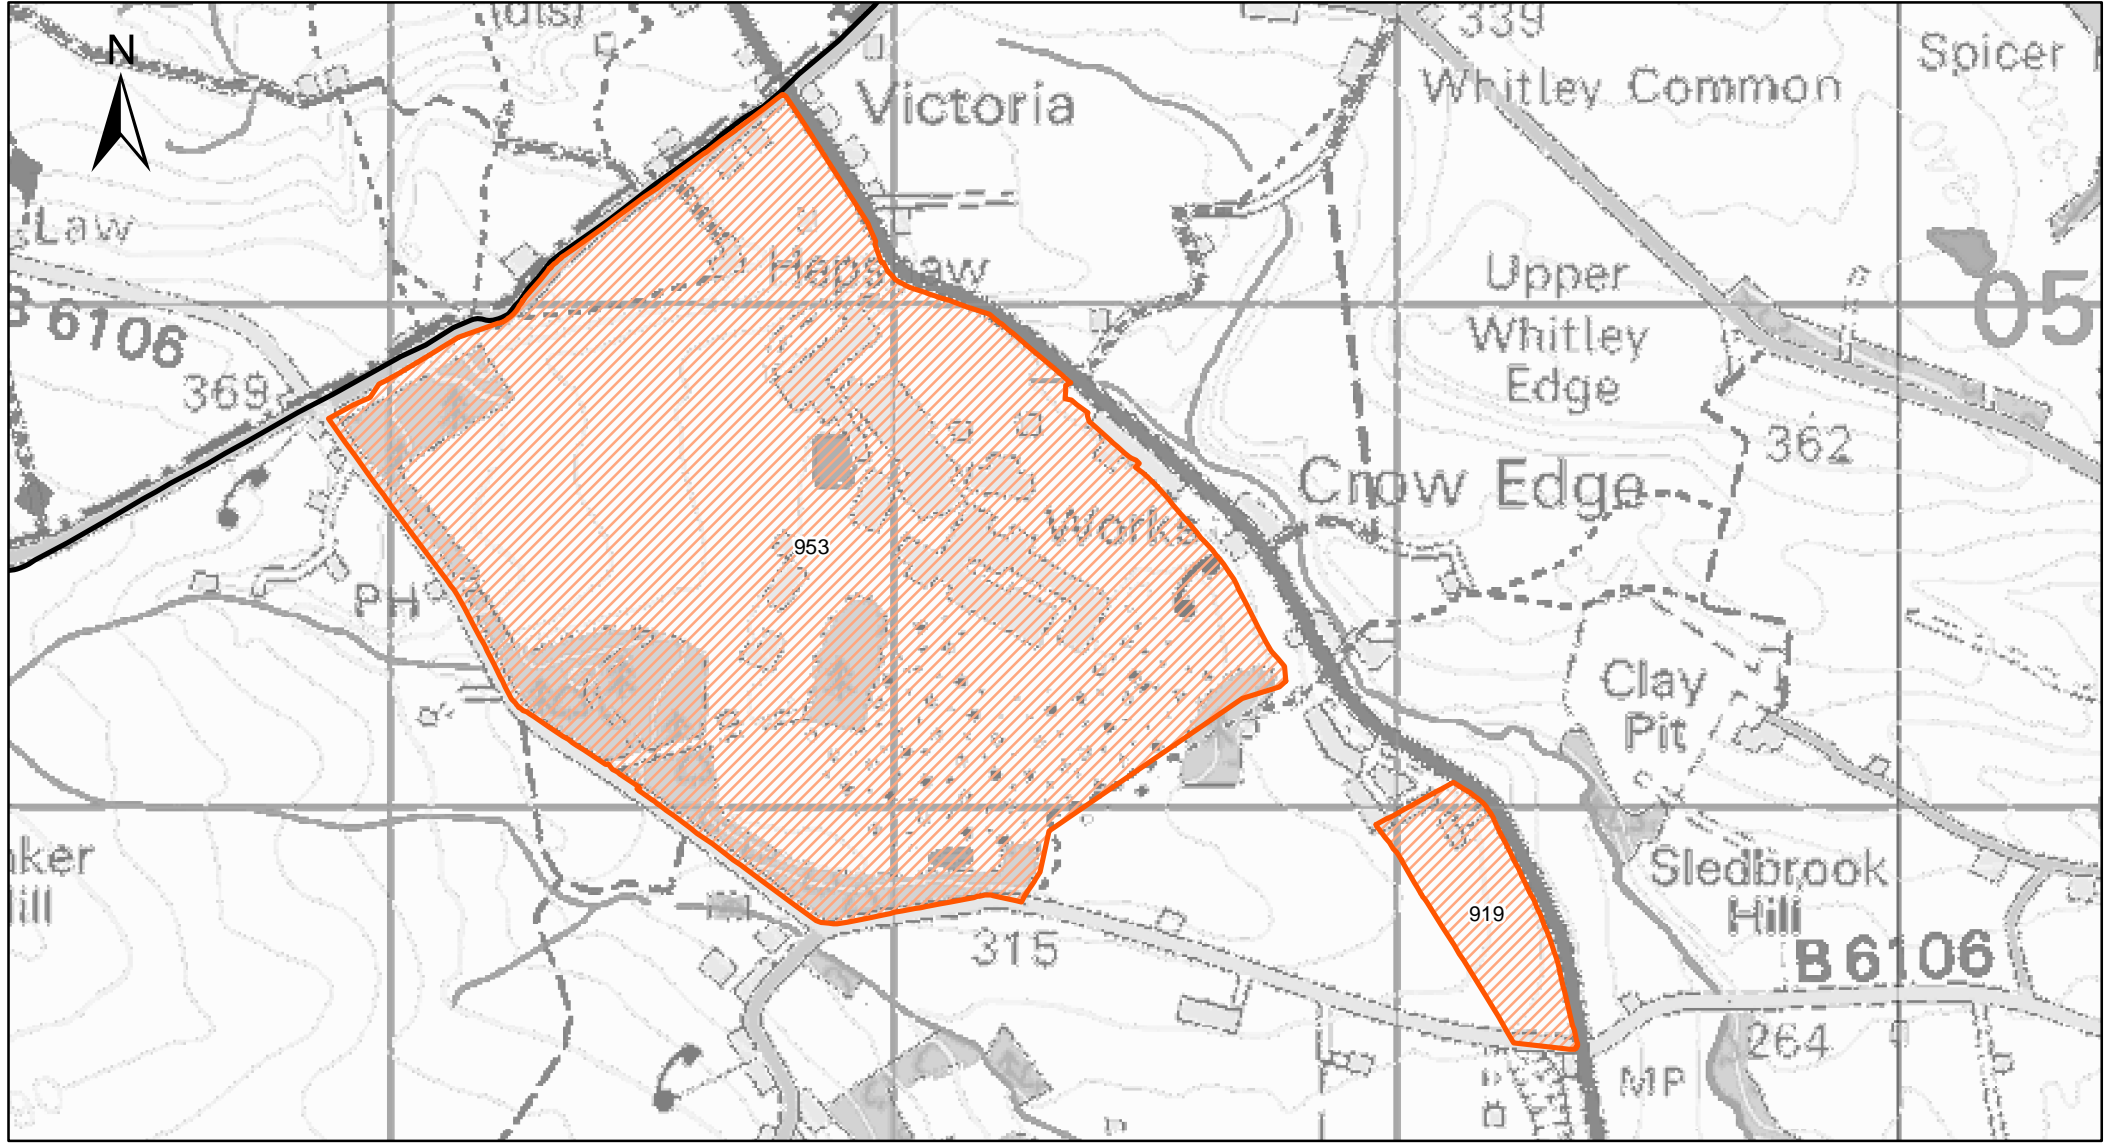

Appendix A

Maps of Sites Assessed

Cawthorne

Legend

 Previously Submitted SHELAA Sites

Crow Edge

Legend

 Previously Submitted SHELAA Sites

Darfield and Goldthorpe

Legend

 Previously Submitted SHELAA Sites

1,100 550 0 1,100 Meters

Darton

Legend

 Previously Submitted SHELAA Sites

Dodworth

Legend

 Previously Submitted SHELAA Sites

Great Houghton and Little Houghton

Legend

 Previously Submitted SHELAA Sites

High Hoyland

Legend

 Previously Submitted SHELAA Sites

Higham

Legend

 Previously Submitted SHELAA Sites

Hoyland

Legend

 Previously Submitted SHELAA Sites