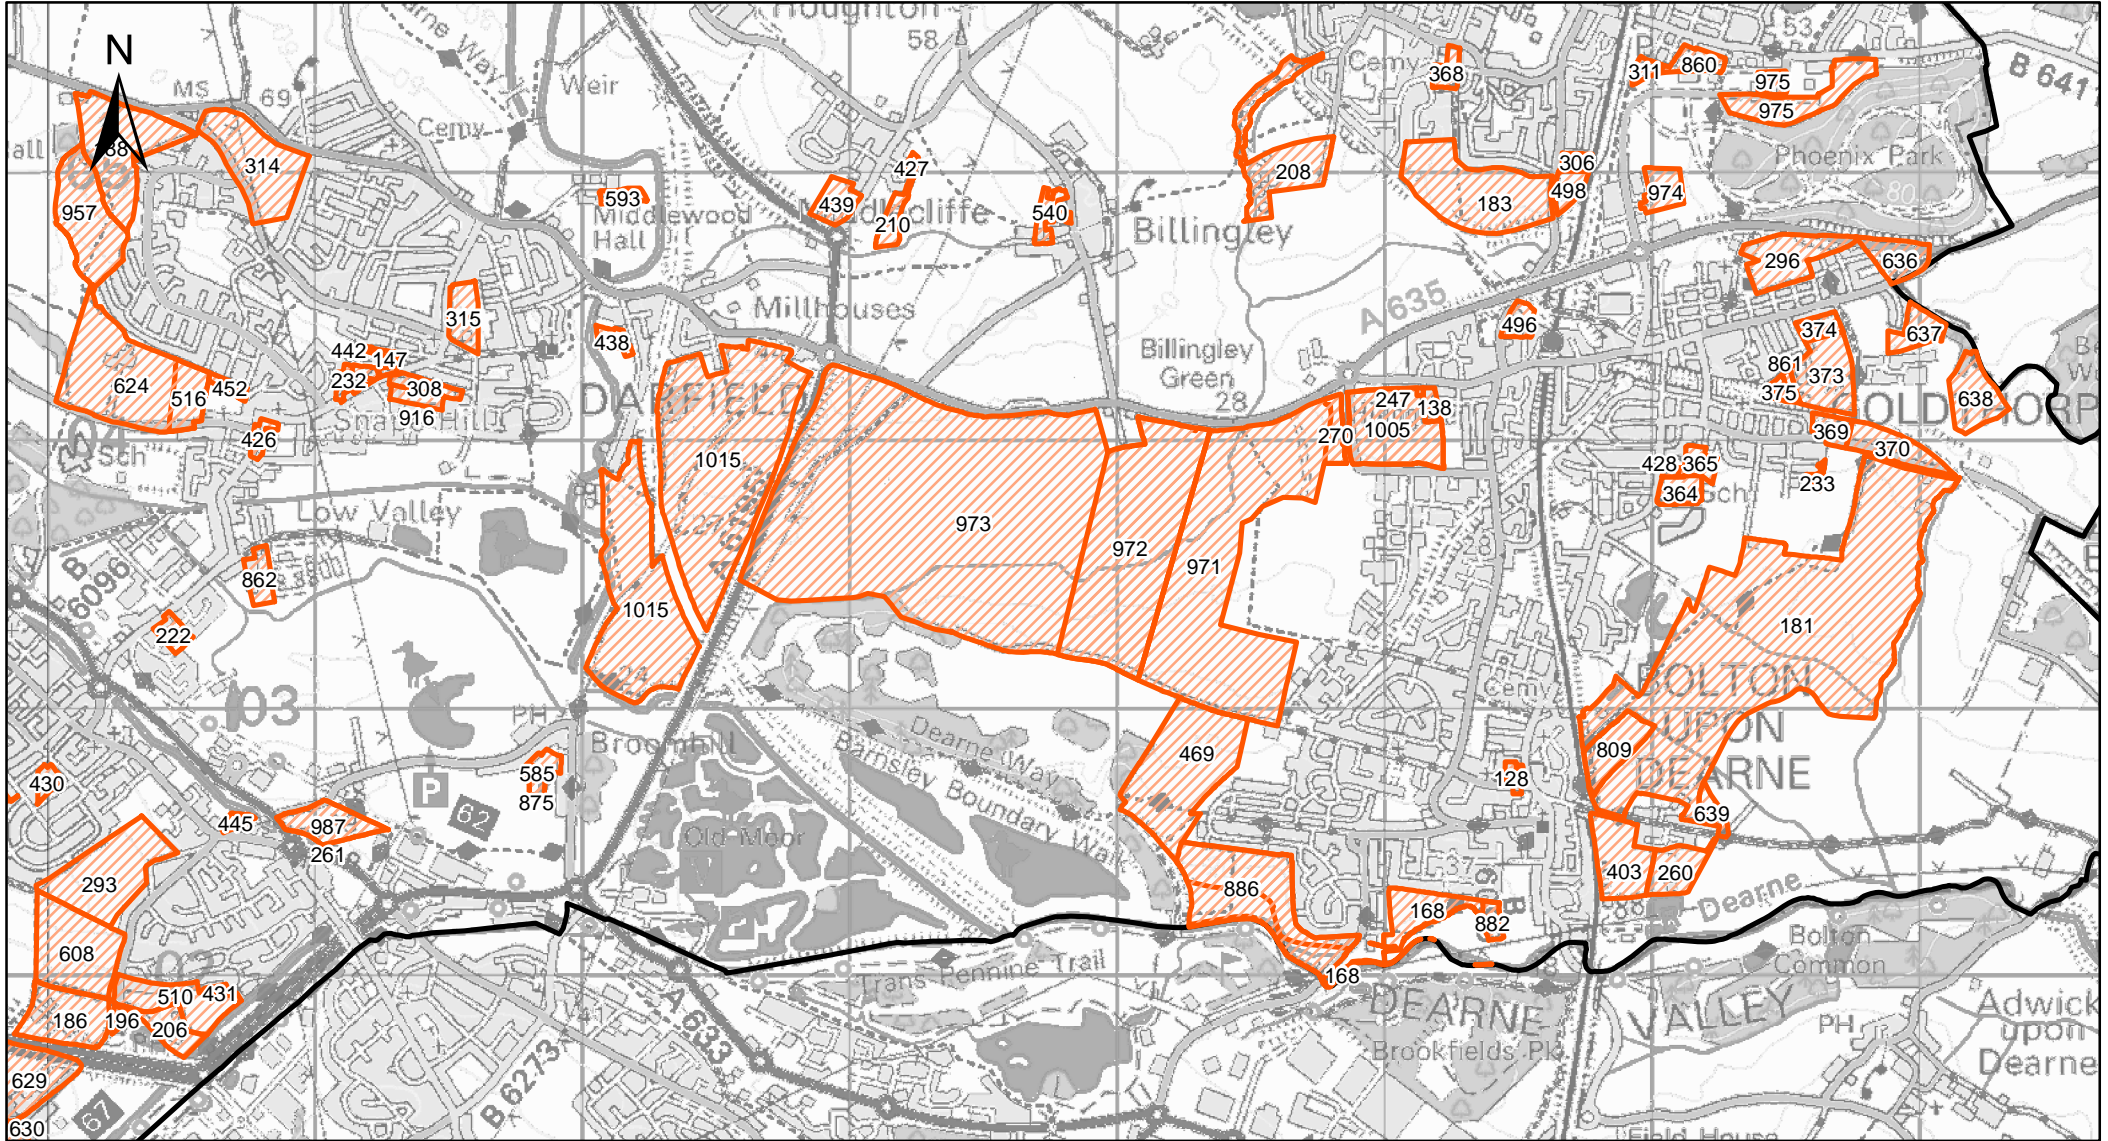

Appendix A

Maps of Sites Assessed

Cawthorne

Legend

 Previously Submitted SHELAA Sites

Crow Edge

Legend

 Previously Submitted SHELAA Sites

Darfield and Goldthorpe

Legend

 Previously Submitted SHELAA Sites

1,100 550 0 1,100 Meters

Darton

Legend

 Previously Submitted SHELAA Sites

Dodworth

Legend

 Previously Submitted SHELAA Sites

Great Houghton and Little Houghton

Legend

 Previously Submitted SHELAA Sites

High Hoyland

Legend

 Previously Submitted SHELAA Sites

Higham

Legend

 Previously Submitted SHELAA Sites

Hoyland

Legend

 Previously Submitted SHELAA Sites