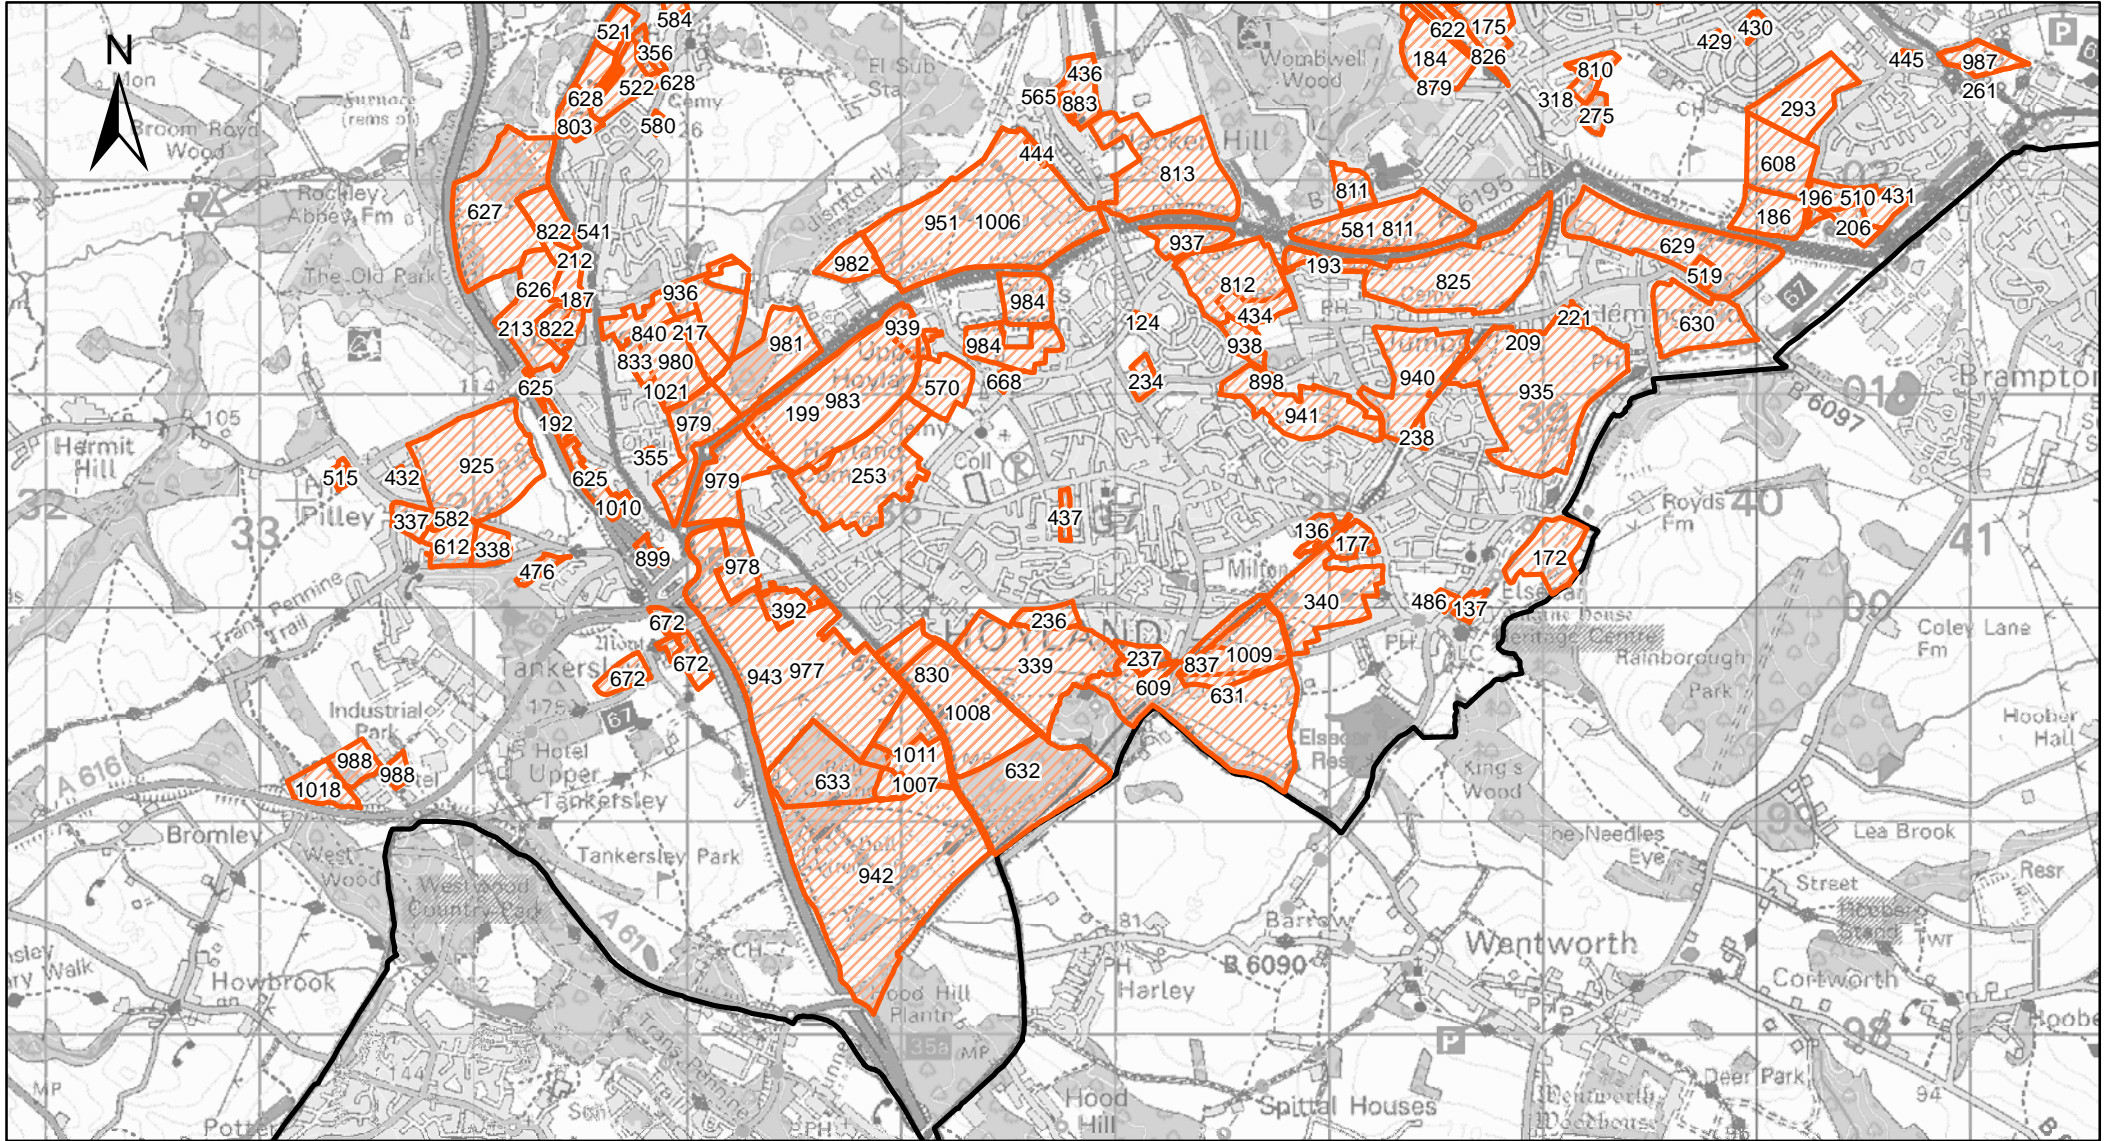

Appendix A

Maps of Sites Assessed

Cawthorne

Legend

 Previously Submitted SHELAA Sites

Crow Edge

Legend

 Previously Submitted SHELAA Sites

Darfield and Goldthorpe

Legend

 Previously Submitted SHELAA Sites

1,100 550 0 1,100 Meters

Darton

Legend

 Previously Submitted SHELAA Sites

Dodworth

Legend

 Previously Submitted SHELAA Sites

Great Houghton and Little Houghton

Legend

 Previously Submitted SHELAA Sites

High Hoyland

Legend

 Previously Submitted SHELAA Sites

Higham

Legend

 Previously Submitted SHELAA Sites

Hoyland

Legend

 Previously Submitted SHELAA Sites