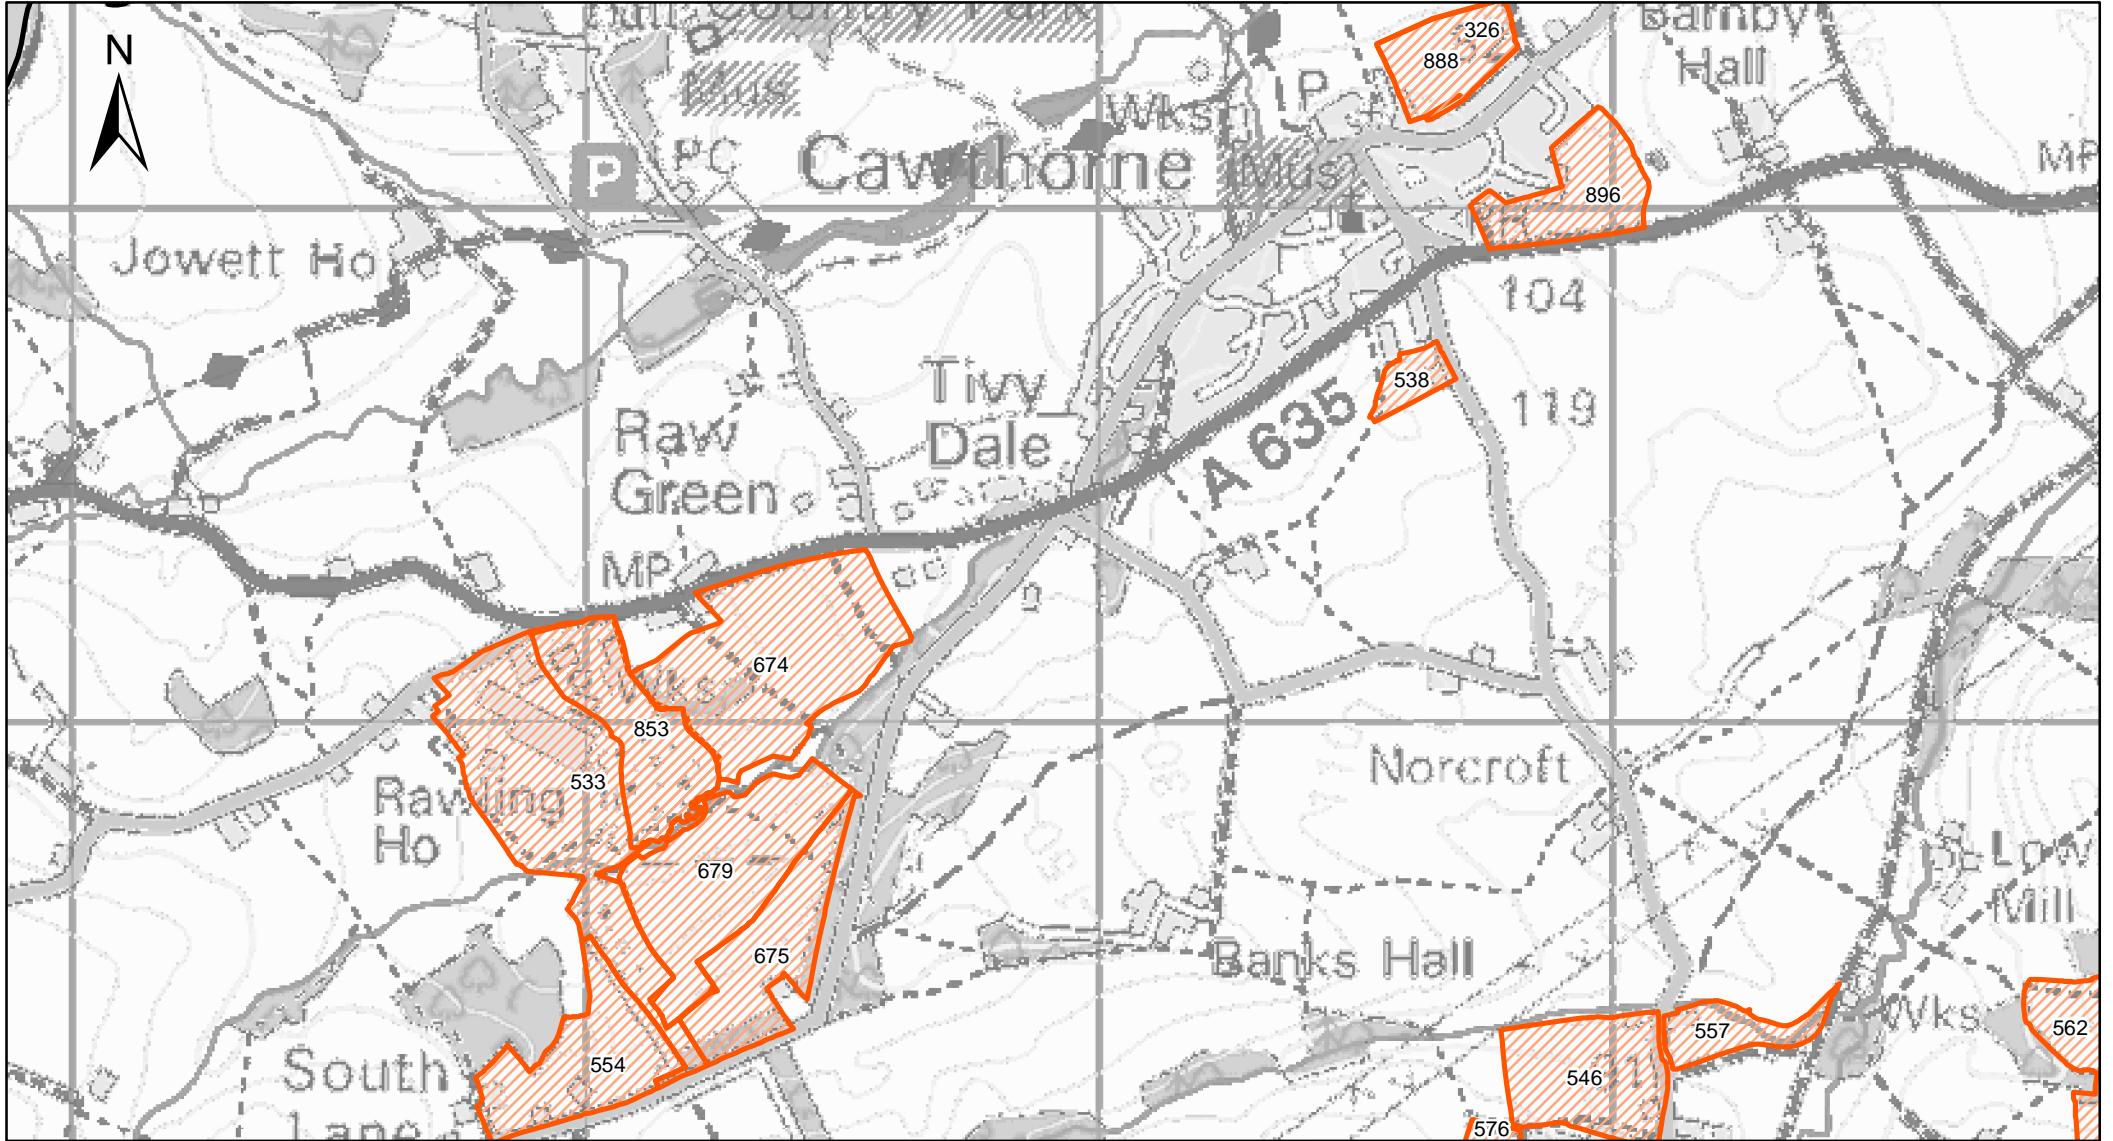

Appendix A

Maps of Sites Assessed

Cawthorne

Legend

 Previously Submitted SHELAA Sites

Crow Edge

Legend

 Previously Submitted SHELAA Sites

Darfield and Goldthorpe

Legend

 Previously Submitted SHELAA Sites

1,100 550 0 1,100 Meters

Darton

Legend

 Previously Submitted SHELAA Sites

Dodworth

Legend

 Previously Submitted SHELAA Sites

Great Houghton and Little Houghton

Legend

 Previously Submitted SHELAA Sites

High Hoyland

Legend

 Previously Submitted SHELAA Sites

Higham

Legend

 Previously Submitted SHELAA Sites

Hoyland

Legend

 Previously Submitted SHELAA Sites