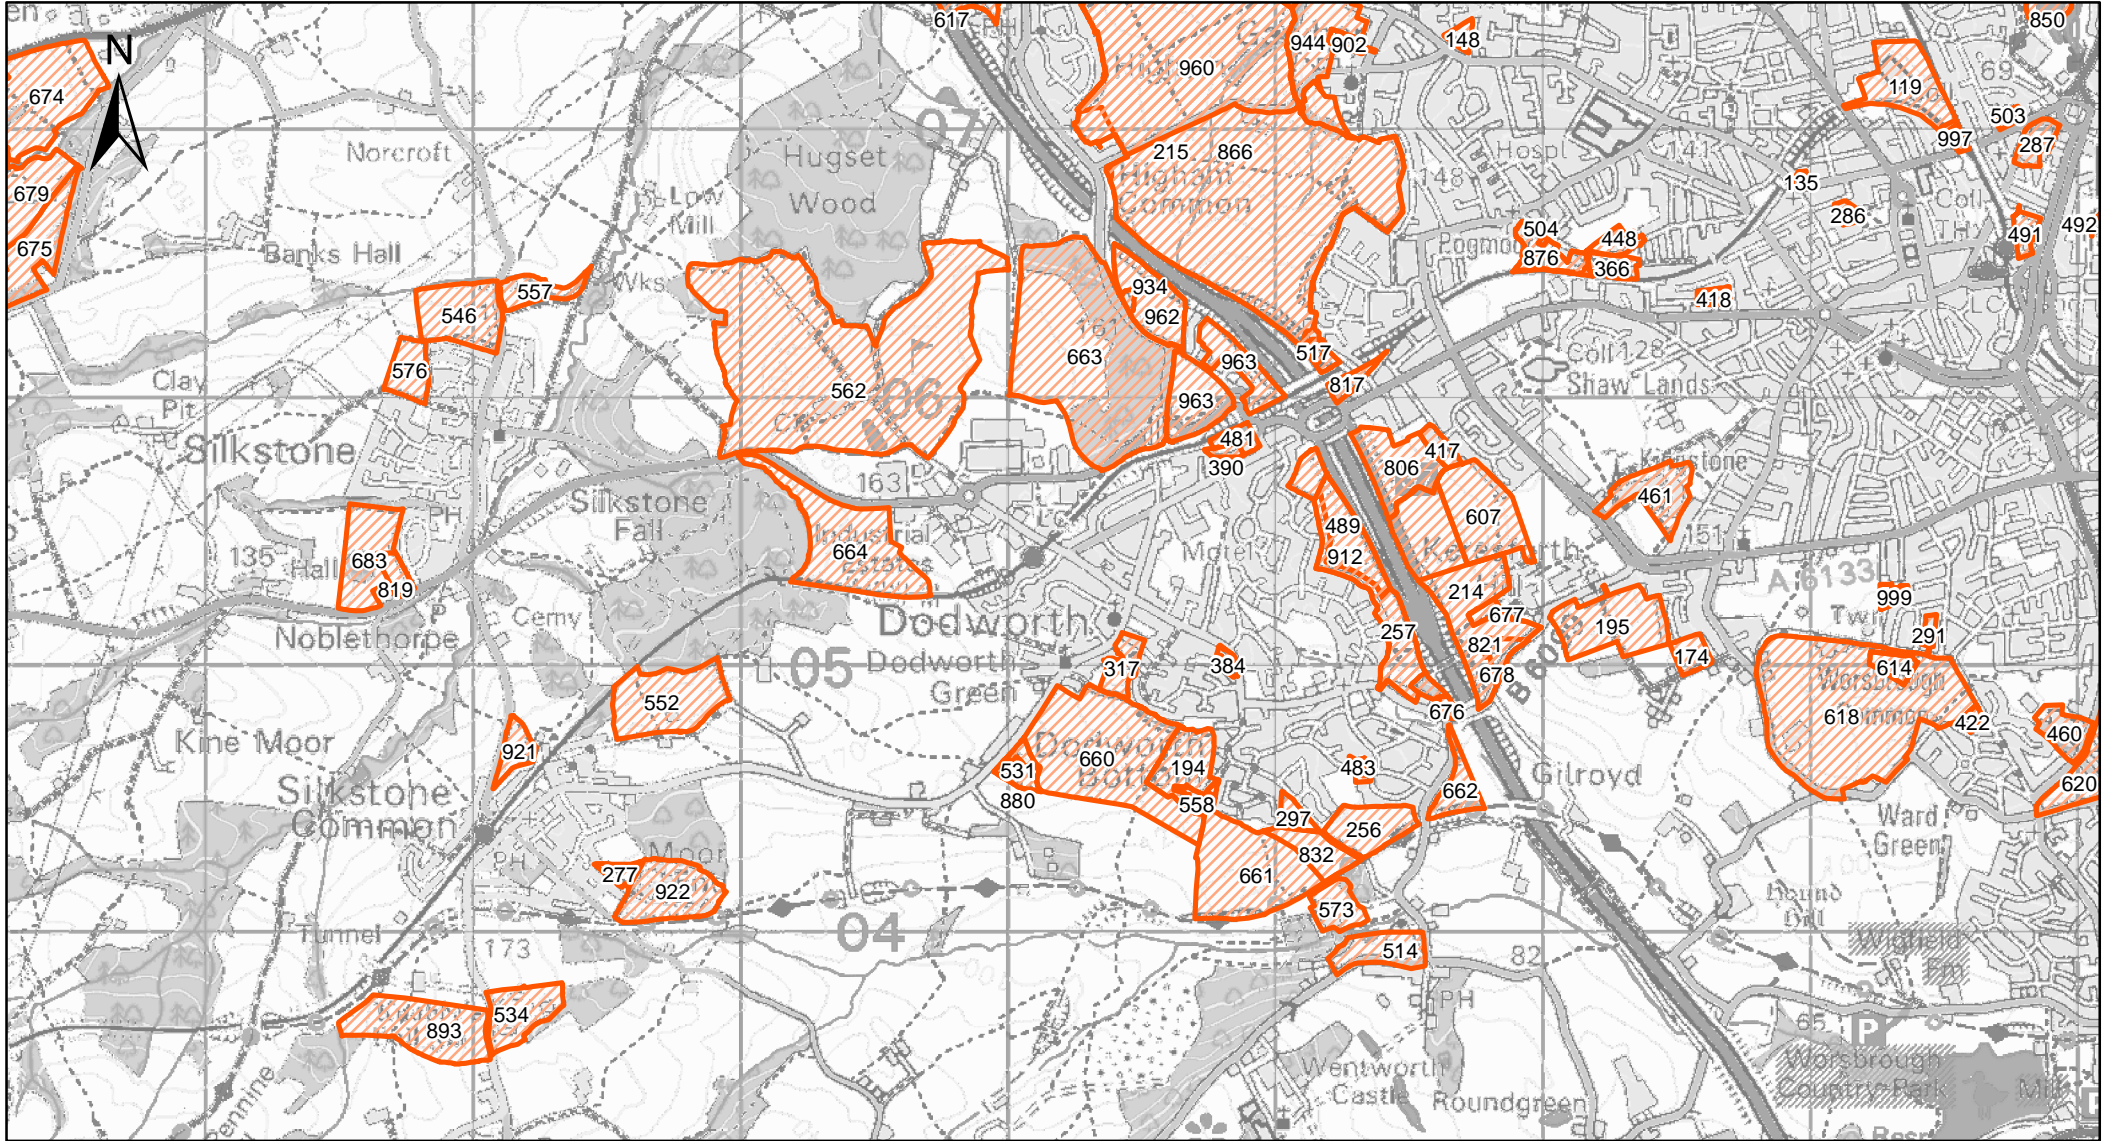

Appendix A

Maps of Sites Assessed

Cawthorne

Legend

 Previously Submitted SHELAA Sites

Crow Edge

Legend

 Previously Submitted SHELAA Sites

Darfield and Goldthorpe

Legend

 Previously Submitted SHELAA Sites

1,100 550 0 1,100 Meters

Darton

Legend

 Previously Submitted SHELAA Sites

Dodworth

Legend

 Previously Submitted SHELAA Sites

Great Houghton and Little Houghton

Legend

 Previously Submitted SHELAA Sites

High Hoyland

Legend

 Previously Submitted SHELAA Sites

Higham

Legend

 Previously Submitted SHELAA Sites

Hoyland

Legend

 Previously Submitted SHELAA Sites