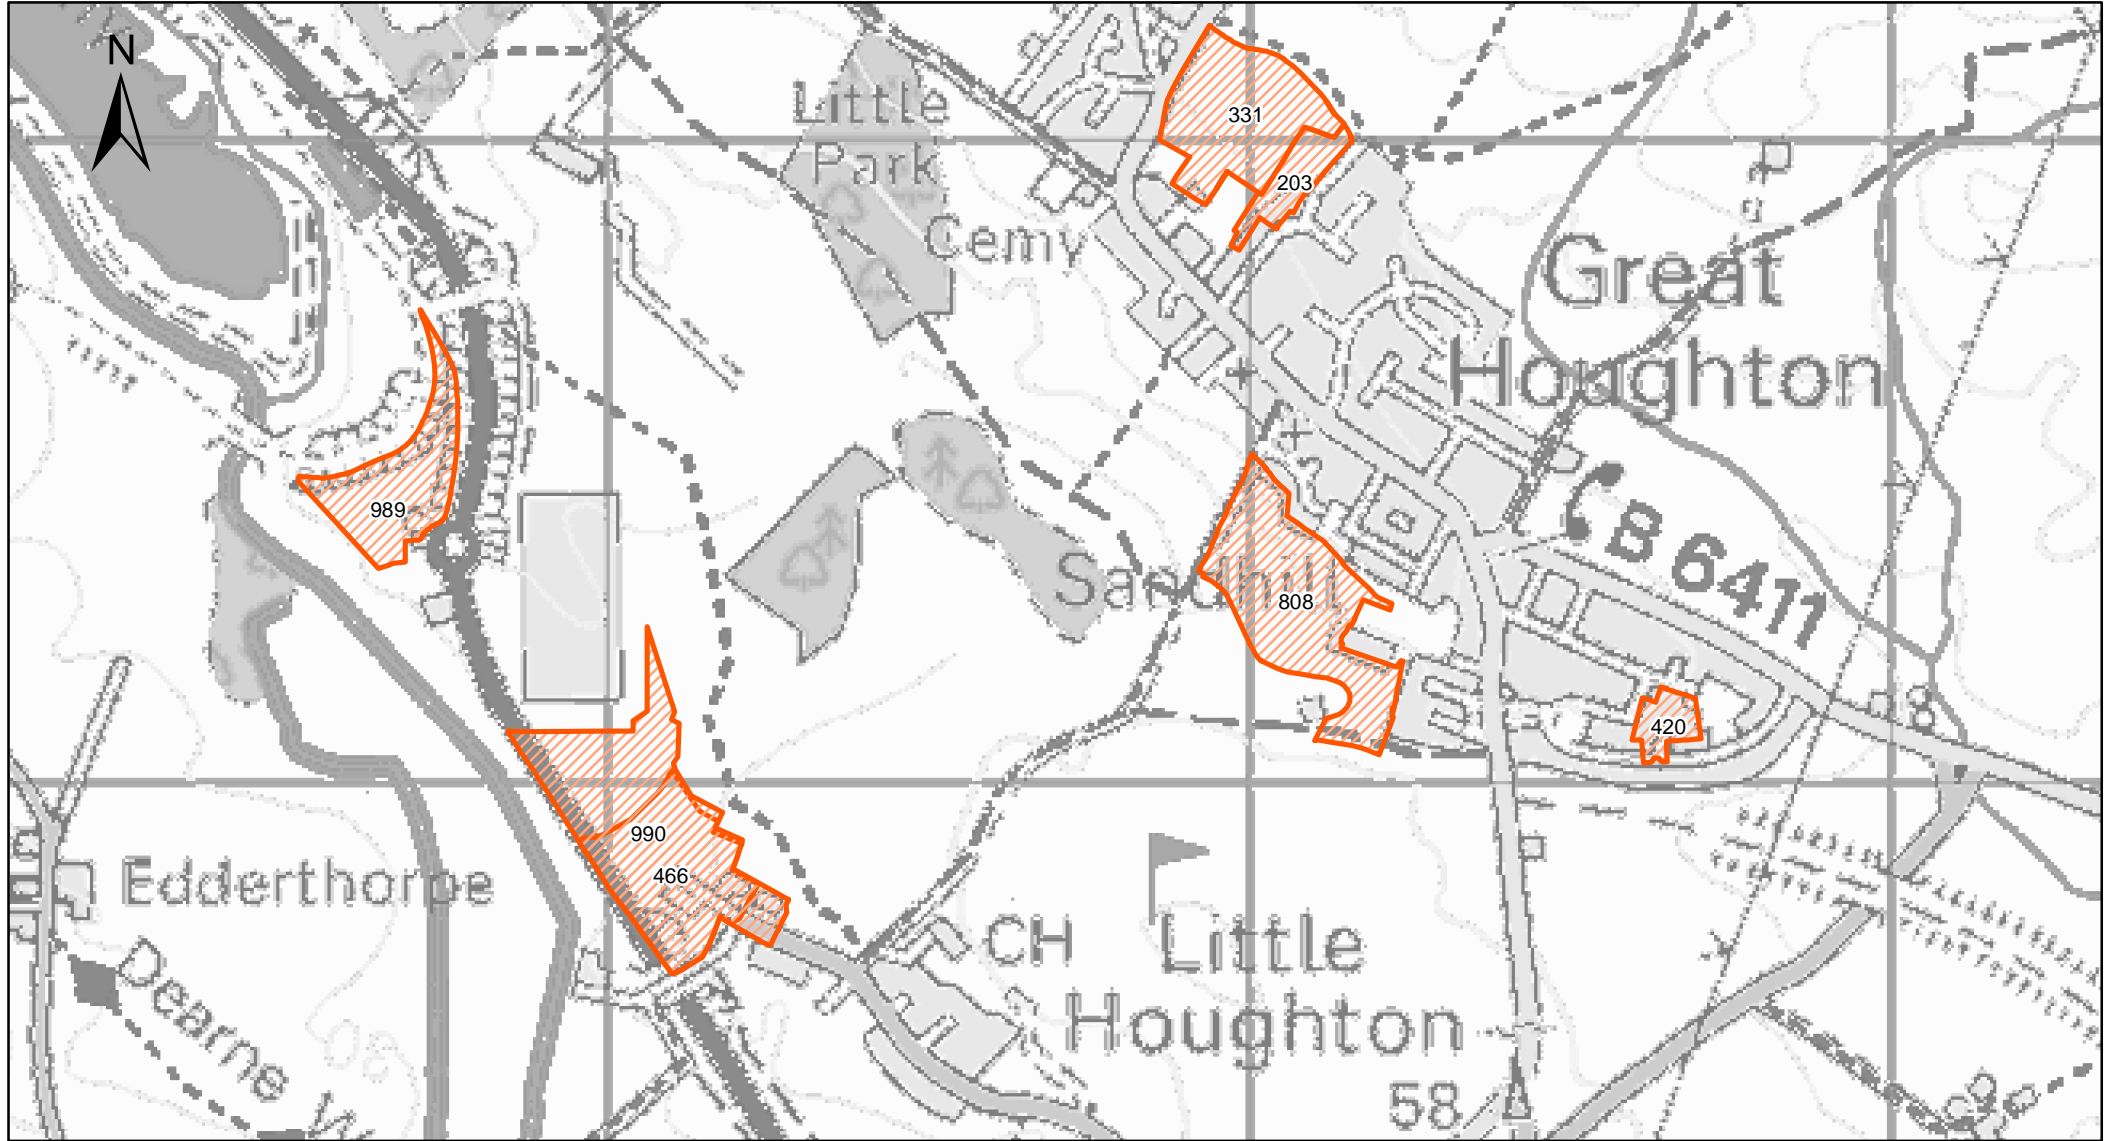

Appendix A

Maps of Sites Assessed

Cawthorne

Legend

 Previously Submitted SHELAA Sites

Crow Edge

Legend

 Previously Submitted SHELAA Sites

Darfield and Goldthorpe

Legend

 Previously Submitted SHELAA Sites

1,100 550 0 1,100 Meters

Darton

Legend

 Previously Submitted SHELAA Sites

Dodworth

Legend

 Previously Submitted SHELAA Sites

Great Houghton and Little Houghton

Legend

 Previously Submitted SHELAA Sites

High Hoyland

Legend

 Previously Submitted SHELAA Sites

Higham

Legend

 Previously Submitted SHELAA Sites

Hoyland

Legend

 Previously Submitted SHELAA Sites