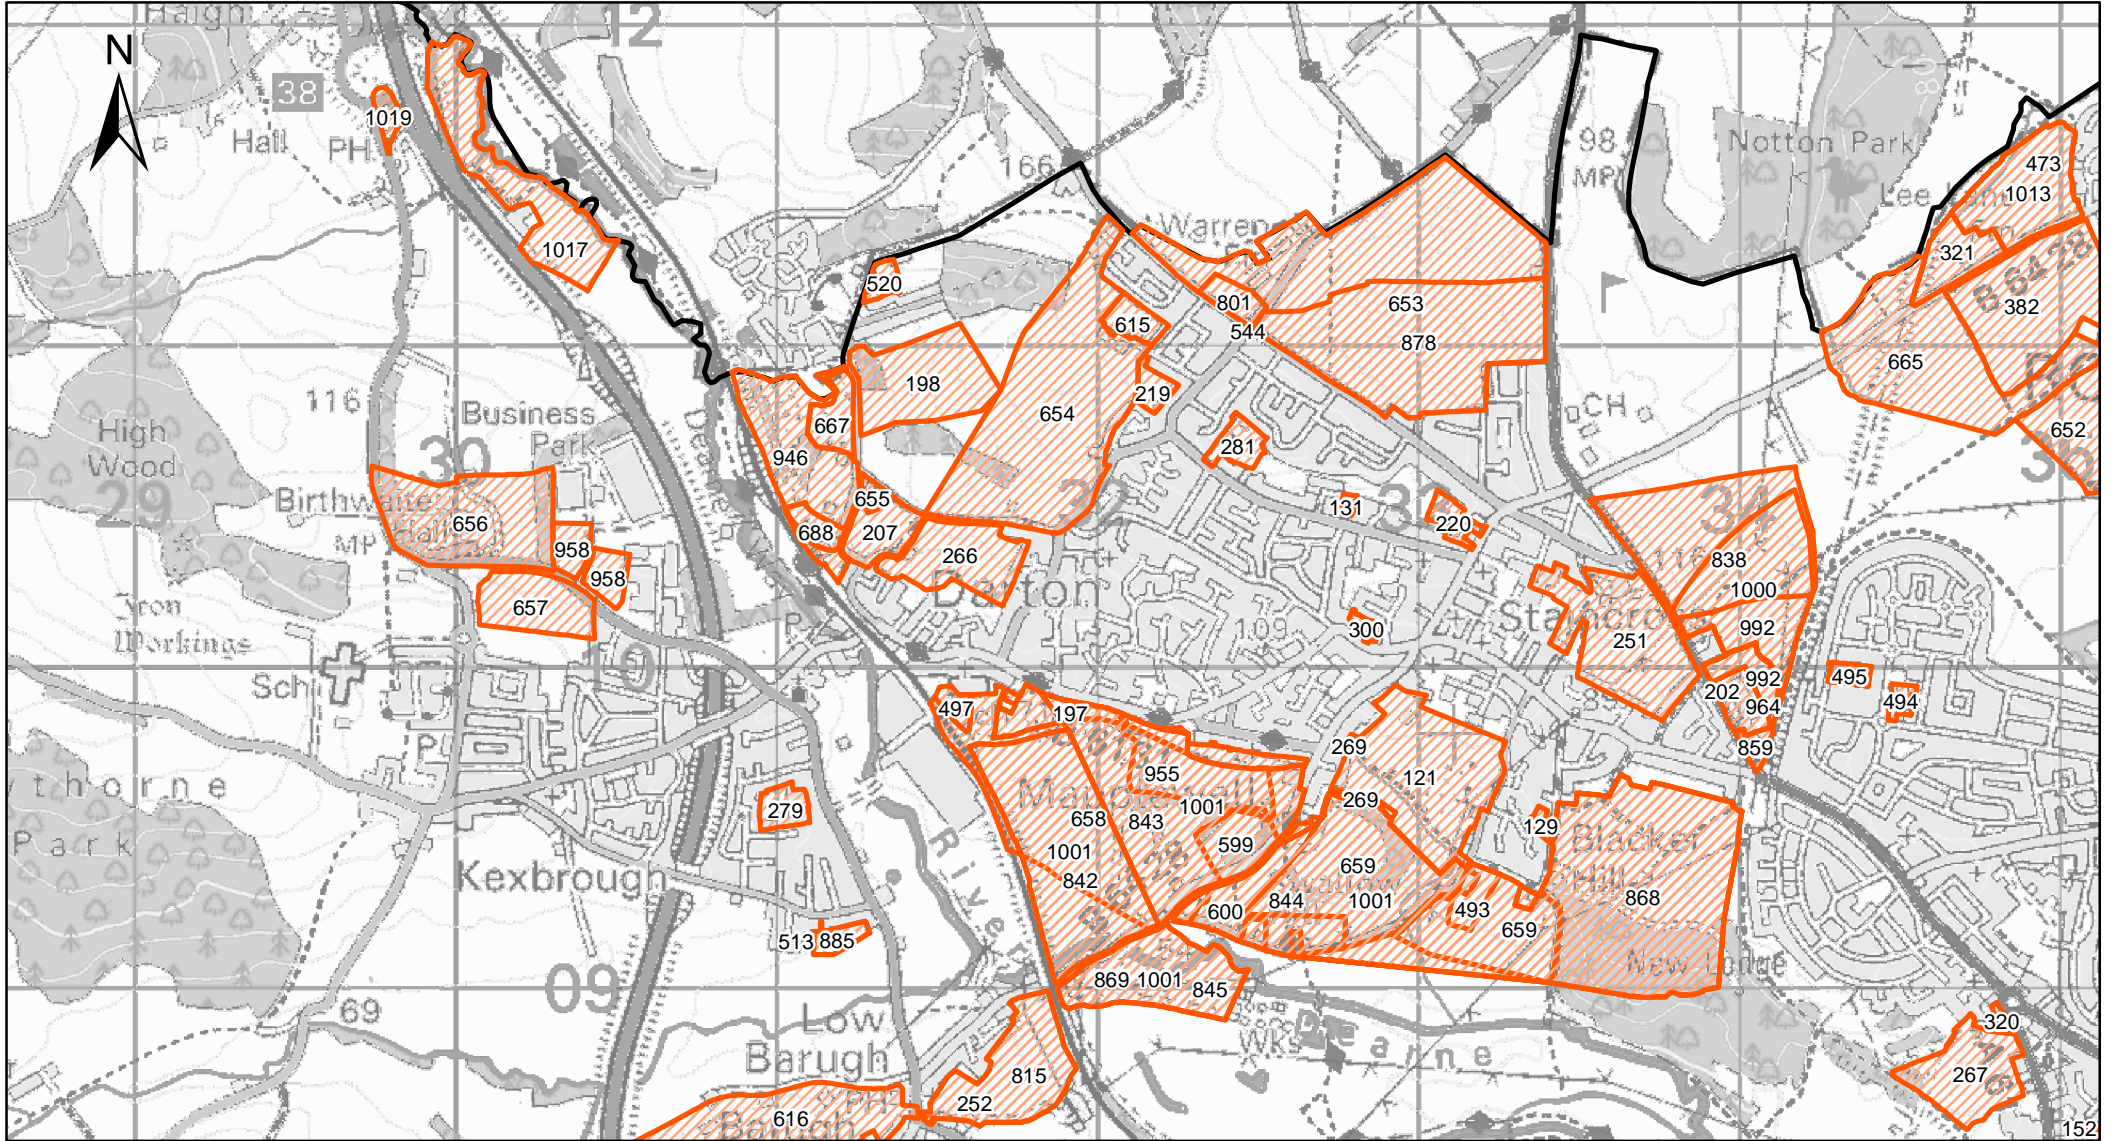

Appendix A

Maps of Sites Assessed

Cawthorne

Legend

 Previously Submitted SHELAA Sites

Crow Edge

Legend

 Previously Submitted SHELAA Sites

Darfield and Goldthorpe

Legend

 Previously Submitted SHELAA Sites

1,100 550 0 1,100 Meters

Darton

Legend

 Previously Submitted SHELAA Sites

Dodworth

Legend

 Previously Submitted SHELAA Sites

Great Houghton and Little Houghton

Legend

 Previously Submitted SHELAA Sites

High Hoyland

Legend

 Previously Submitted SHELAA Sites

Higham

Legend

 Previously Submitted SHELAA Sites

Hoyland

Legend

 Previously Submitted SHELAA Sites